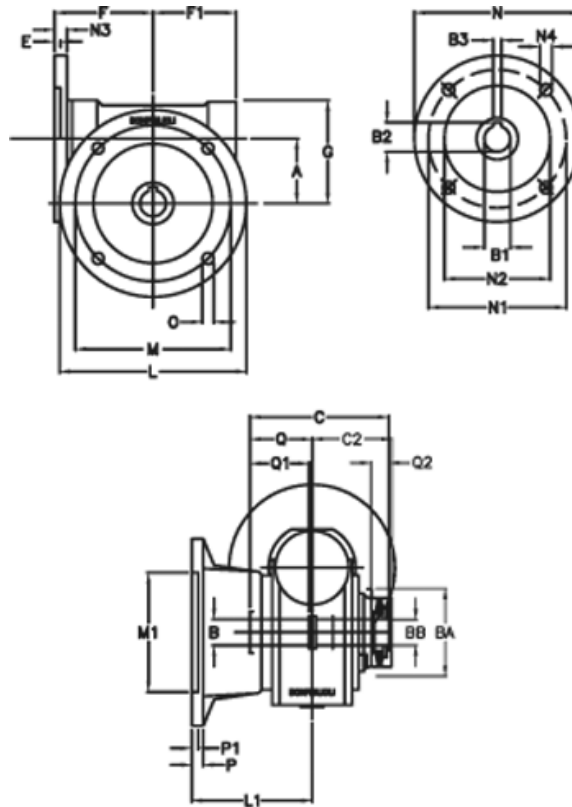

Article number: 390204407042336

Description: Worm Gear with Torque Limiter
VF 44-L2-F-70-P63B14

Measures

a = 44.60	C2 = 48	m = 87	P = 9
B = 18	Description = VF 44F-xx-63B14	M1 = 60	P1 = 7
B1 E7 = 11	E = 2.0	N = 90	Q = 32.0
B2 = 12.8	F = 65	N1 = 75	Q1 = 32
B3 H9 = 4	F1 = 54	N2 = 60	Q2 = 12
BA = 40	g = 71	N3 = 8.0	
BB H7 = 11	L = 110	N4 = 5.5	
C = 79	L1 = 60.5	O = 8.5	